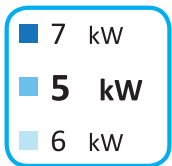

2019

811/2013

MEZ66488660