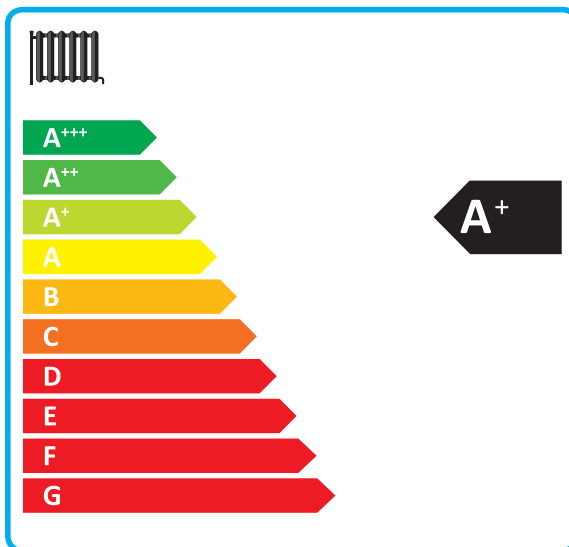

## HM051M U43 / OSHW-200F AEU

Energy efficiency icons for the monitor: monitor, A+ rating, radiator, A+ rating, tap.

Additional features and their status:

- +
- +
- +
- +

**ENERG** Y IJA  
 енергия · ενεργεια IE IA

# ENERG

енергия · ενεργεια

Y IJA  
IE IA

## HM051M U43 / OSHW-300F AEU

Icons representing energy efficiency features: a radiator, an A+ energy label, and a tap with an XL label.

Feature selection icons:

- +
- +
- +
- +

2015

811/2013

MEZ66588460