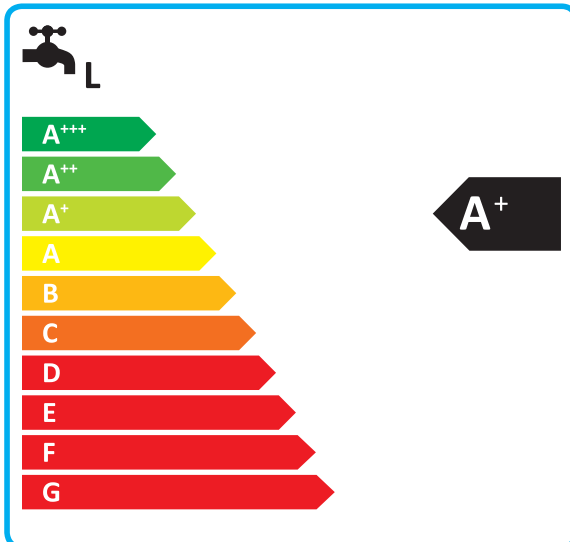

# ENERG

енергия · ενεργεια

Y IJA  
IE IA

## HM051M U43 / OSHW-200F AEU

Energy efficiency icons for the monitor: monitor, A+ rating, radiator, A+ rating, tap.

Additional features and their status:

- +
- +
- +
- +

**ENERG** Y IJA  
 енергия · ενεργεια IE IA