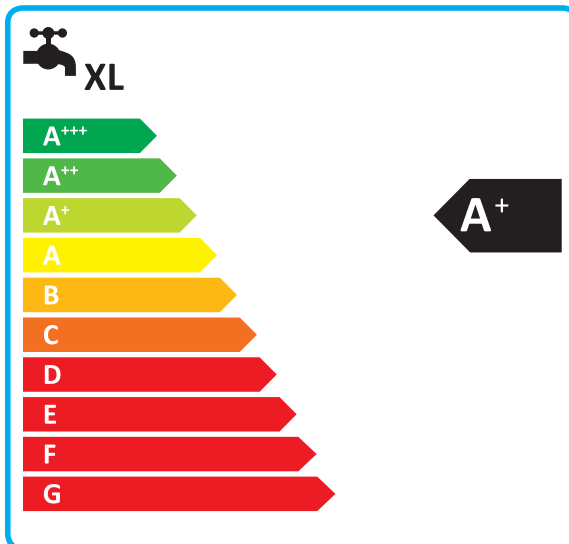

## HM051M U43 / OSHW-200F AEU

Energy efficiency icons for the monitor: monitor, A+ rating, radiator, A+ rating, tap.

Additional features and their status:

- +
- +
- +
- +

**ENERG** Y IJA  
 енергия · ενεργεια IE IA

# ENERG

енергия · ενεργεια

Y IJA  
IE IA

## HM051M U43 / OSHW-300F AEU

Icons representing energy efficiency features: a radiator, an A+ energy label, and a tap with an XL label.

Feature selection icons:

- +
- +
- +
- +

2015

811/2013

MEZ66588460