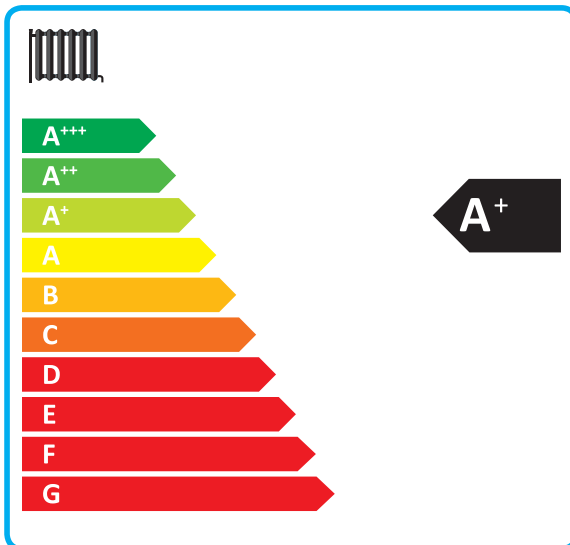

# ENERG

енергия · ενεργεια

Y IJA  
IE IA

## HM051M U43 / OSHW-200F AEU

Energy efficiency icons for the monitor: monitor, A+ rating, radiator, A+ rating, tap.

Additional features and their status:

- +
- +
- +
- +

**ENERG** Y IJA  
 енергия · ενεργεια IE IA